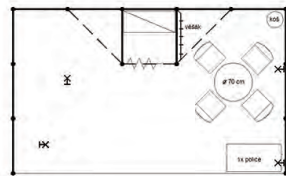

Company

Contact person

E-mail

Phone

Type 2 – size 3 × 4 m

790 EUR

- Perimeter walls
- Collar 30 cm
- Basic ceiling screen
- Carpet 12 m²
- Back area 1 × 1 m
- Information desk
- Folding door
- Shelving unit
- Table
- 4 chairs
- Coat rack
- Garbage bin
- 3 spot lights

Yes, we are ordering this booth type

Company

Contact person

E-mail

Phone

Type 3 – size 3 × 5 m

800 EUR

- Perimeter walls
- Carpet 15 m²
- Back area 1 × 1 m
- Folding door
- Information desk
- Shelving unit
- Table
- 4 chairs
- Coat rack
- Garbage bin
- 4 spot lights
- Eye-catcher, height 3,6 m

Yes, we are ordering this booth type

Company

Contact person

E-mail

Phone

Type 4 – size 3 × 7 m

890 EUR

- Perimeter walls
- Carpet 21 m²
- Back area with folding door 2 × 1 m
- Shelving unit
- Refrigerator
- Table
- 4 chairs
- Coat rack