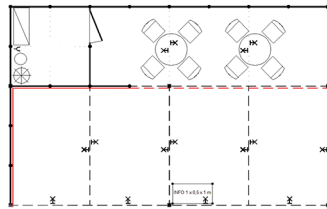

Stand S1 – corner 8 x 5 m

1 900 EUR

- Walls and background
- Eye-catcher with desk 2 x (graphics not included in the price, can only be towards the booth)
- Carpet optional colour 5 x 8 m
- Folding doors, lockable
- Info desk, h. 110 cm, white desk
- Storage shelf
- Bar stool
- Table Ø 90 cm
- Chair 4 x
- Coat rack
- Garbage bin (PVC)
- Halogen lamp 2 x (lighting eye-catcher)
- Spot light 5 x

Stand S3 – corner 5 × 6 m**2 630 EUR**

- Walls, eye-catcher up to 3.5 m high (graphics not included)
- 2x illuminated wall with graphics (milky plexiglass with printing)
- Background 1x1 m, door
- Carpet optional colour
- Table Ø 90 cm
- Chair 4 ×
- Information desk 100 x 50 x 110 cm
- Storage shelf
- Coat rack
- Garbage bin
- Spot light 5 ×

 Yes, we are ordering this booth type

Company

Contact person

Phone

E-mail

Carpet color

Stand S4 – corner 5 × 8 m**5 640 EUR**

- MAXIMA construction up to a height of 5 m
- All-over graphics on textile 24 m²
- Background 2x2 m, door
- Carpet optional colour 40 m²
- Table Ø 90 cm 2 ×
- Chair 8 ×
- Information desk 100 x 50 x 110 cm
- Storage shelf, 4 shelves
- Coat rack
- Garbage bin
- Spot light 15 ×