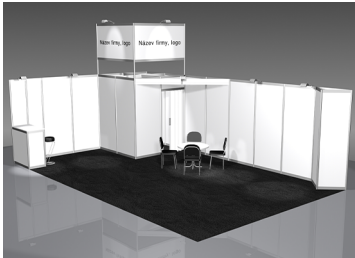

Stand S1 – corner 8 x 5 m

1 900 EUR

- Walls and background
- Eye-catcher with desk 2 x (graphics not included in the price, can only be towards the booth)
- Carpet optional colour 5 x 8 m
- Folding doors, lockable
- Info desk, h. 110 cm, white desk
- Storage shelf
- Bar stool
- Table Ø 90 cm
- Chair 4 x
- Coat rack
- Garbage bin (PVC)
- Halogen lamp 2 x (lighting eye-catcher)
- Spot light 5 x

Variant S2a – corner

Variant S2b - in-line

Option to add a MAXIMA 2 x 3 m textile eye-catcher and / or double-sided illuminated Octalumina eye-catcher.

- Walls, eye-catcher up to 4 m high (graphics not included)
- Background 1x2 m, door
- Carpet optional colour
- Table Ø 90 cm
- Chair 4 x
- Storage shelf
- Coat rack
- Garbage bin
- Spot light 6 x

Stand S3 – corner 5 × 6 m**2 630 EUR**

- Walls, eye-catcher up to 3.5 m high (graphics not included)
- 2x illuminated wall with graphics (milky plexiglass with printing)
- Background 1x1 m, door
- Carpet optional colour
- Table Ø 90 cm
- Chair 4 ×
- Information desk 100 x 50 x 110 cm
- Storage shelf
- Coat rack
- Garbage bin
- Spot light 5 ×

 Yes, we are ordering this booth type

Company

Contact person

Phone

E-mail

Carpet color

Stand S4 – corner 5 × 8 m**5 640 EUR**

- MAXIMA construction up to a height of 5 m
- All-over graphics on textile 24 m²
- Background 2x2 m, door
- Carpet optional colour 40 m²
- Table Ø 90 cm 2 ×
- Chair 8 ×
- Information desk 100 x 50 x 110 cm
- Storage shelf, 4 shelves
- Coat rack
- Garbage bin
- Spot light 15 ×