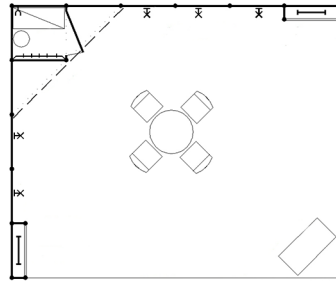

Stand S1 – corner 8 x 5 m

1 900 EUR

- Walls and background
- Eye-catcher with desk 2 x (graphics not included in the price, can only be towards the booth)
- Carpet optional colour 5 x 8 m
- Folding doors, lockable
- Info desk, h. 110 cm, white desk
- Storage shelf
- Bar stool
- Table Ø 90 cm
- Chair 4 x
- Coat rack
- Garbage bin (PVC)
- Halogen lamp 2 x (lighting eye-catcher)
- Spot light 5 x

Variant S2a – corner

Variant S2b - in-line

Option to add a MAXIMA 2 x 3 m textile eye-catcher and / or double-sided illuminated Octalumina eye-catcher.

- Walls, eye-catcher up to 4 m high (graphics not included)
- Background 1x2 m, door
- Carpet optional colour
- Table Ø 90 cm
- Chair 4 x
- Storage shelf
- Coat rack
- Garbage bin
- Spot light 6 x

Stand S3 – corner 5 × 6 m**2 630 EUR**

- Walls, eye-catcher up to 3.5 m high (graphics not included)
- 2x illuminated wall with graphics (milky plexiglass with printing)
- Background 1x1 m, door
- Carpet optional colour
- Table Ø 90 cm
- Chair 4 ×
- Information desk 100 x 50 x 110 cm
- Storage shelf
- Coat rack
- Garbage bin
- Spot light 5 ×

 Yes, we are ordering this booth type

Company

Contact person

Phone

E-mail

Carpet color

Stand S4 – corner 5 × 8 m**5 640 EUR**

- MAXIMA construction up to a height of 5 m
- All-over graphics on textile 24 m²
- Background 2x2 m, door
- Carpet optional colour 40 m²
- Table Ø 90 cm 2 ×
- Chair 8 ×
- Information desk 100 x 50 x 110 cm
- Storage shelf, 4 shelves
- Coat rack
- Garbage bin
- Spot light 15 ×