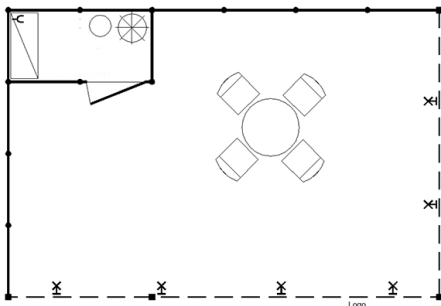

Stand S1 – corner 8 x 5 m

1 900 EUR

- Walls and background
- Eye-catcher with desk 2 x (graphics not included in the price, can only be towards the booth)
- Carpet optional colour 5 x 8 m
- Folding doors, lockable
- Info desk, h. 110 cm, white desk
- Storage shelf
- Bar stool
- Table Ø 90 cm
- Chair 4 x
- Coat rack
- Garbage bin (PVC)
- Halogen lamp 2 x (lighting eye-catcher)
- Spot light 5 x

Yes, we are ordering this booth type

Company

Contact person

Phone

E-mail

Carpet color

Stand S2 – 6 x 4 m

1 330 EUR

Variant S2a – corner

Variant S2b - in-line

Option to add a MAXIMA 2 x 3 m textile eye-catcher and / or double-sided illuminated Octalumina eye-catcher.

- Walls, eye-catcher up to 4 m high (graphics not included)
- Background 1x2 m, door
- Carpet optional colour
- Table Ø 90 cm
- Chair 4 x
- Storage shelf
- Coat rack
- Garbage bin
- Spot light 6 x

 Yes, we are ordering this booth type

Company

Contact person

Phone

E-mail

Carpet color

Stand S4 – corner 5 × 8 m**5 640 EUR**

- MAXIMA construction up to a height of 5 m
- All-over graphics on textile 24 m²
- Background 2x2 m, door
- Carpet optional colour 40 m²
- Table Ø 90 cm 2 ×
- Chair 8 ×
- Information desk 100 x 50 x 110 cm
- Storage shelf, 4 shelves
- Coat rack
- Garbage bin
- Spot light 15 ×