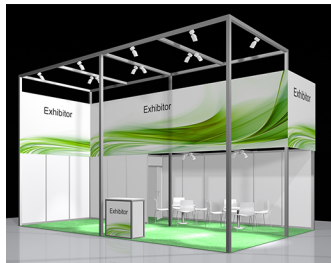

 Yes, we are ordering this booth type

Company

Contact person

Phone

E-mail

Carpet color

Stand S4 – corner 5 × 8 m**5 640 EUR**

- MAXIMA construction up to a height of 5 m
- All-over graphics on textile 24 m²
- Background 2x2 m, door
- Carpet optional colour 40 m²
- Table Ø 90 cm 2 ×
- Chair 8 ×
- Information desk 100 x 50 x 110 cm
- Storage shelf, 4 shelves
- Coat rack
- Garbage bin
- Spot light 15 ×