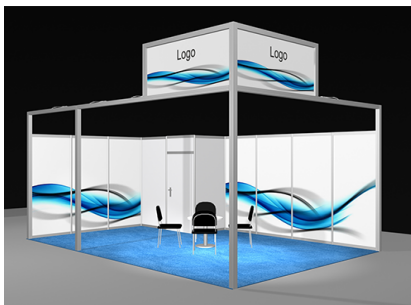

Stand S1 – corner 8 x 5 m

1 900 EUR

- Walls and background
- Eye-catcher with desk 2 x (graphics not included in the price, can only be towards the booth)
- Carpet optional colour 5 x 8 m
- Folding doors, lockable
- Info desk, h. 110 cm, white desk
- Storage shelf
- Bar stool
- Table Ø 90 cm
- Chair 4 x
- Coat rack
- Garbage bin (PVC)
- Halogen lamp 2 x (lighting eye-catcher)
- Spot light 5 x

Variant S2a – corner

Variant S2b - in-line

Option to add a MAXIMA 2 x 3 m textile eye-catcher and / or double-sided illuminated Octalumina eye-catcher.

- Walls, eye-catcher up to 4 m high (graphics not included)
- Background 1x2 m, door
- Carpet optional colour
- Table Ø 90 cm
- Chair 4 x
- Storage shelf
- Coat rack
- Garbage bin
- Spot light 6 x

Stand S3 – corner 5 × 6 m**2 630 EUR**

- Walls, eye-catcher up to 3.5 m high (graphics not included)
- 2x illuminated wall with graphics (milky plexiglass with printing)
- Background 1x1 m, door
- Carpet optional colour
- Table Ø 90 cm
- Chair 4 ×
- Information desk 100 x 50 x 110 cm
- Storage shelf
- Coat rack
- Garbage bin
- Spot light 5 ×