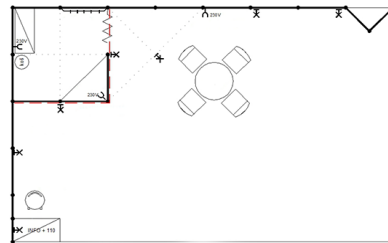

Stand S1 – corner 8 x 5 m

1 900 EUR

- Walls and background
- Eye-catcher with desk 2 x (graphics not included in the price, can only be towards the booth)
- Carpet optional colour 5 x 8 m
- Folding doors, lockable
- Info desk, h. 110 cm, white desk
- Storage shelf
- Bar stool
- Table Ø 90 cm
- Chair 4 x
- Coat rack
- Garbage bin (PVC)
- Halogen lamp 2 x (lighting eye-catcher)
- Spot light 5 x

Variant S2a – corner

Variant S2b - in-line

Option to add a MAXIMA 2 x 3 m textile eye-catcher and / or double-sided illuminated Octalumina eye-catcher.

- Walls, eye-catcher up to 4 m high (graphics not included)
- Background 1x2 m, door
- Carpet optional colour
- Table Ø 90 cm
- Chair 4 x
- Storage shelf
- Coat rack
- Garbage bin
- Spot light 6 x

Stand S3 – corner 5 × 6 m**2 630 EUR**

- Walls, eye-catcher up to 3.5 m high (graphics not included)
- 2x illuminated wall with graphics (milky plexiglass with printing)
- Background 1x1 m, door
- Carpet optional colour
- Table Ø 90 cm
- Chair 4 ×
- Information desk 100 x 50 x 110 cm
- Storage shelf
- Coat rack
- Garbage bin
- Spot light 5 ×

 Yes, we are ordering this booth type

Company

Contact person

Phone

E-mail

Carpet color

Stand S4 – corner 5 × 8 m**5 640 EUR**

- MAXIMA construction up to a height of 5 m
- All-over graphics on textile 24 m²
- Background 2x2 m, door
- Carpet optional colour 40 m²
- Table Ø 90 cm 2 ×
- Chair 8 ×
- Information desk 100 x 50 x 110 cm
- Storage shelf, 4 shelves
- Coat rack
- Garbage bin
- Spot light 15 ×