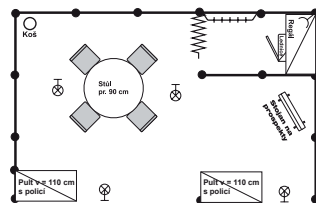

Yes, we are ordering this booth type. We order Eye-catcher.

Compan

Contact person

E-mail

Phone

Carpet color

Type 3. – size 3 × 5 m

17 500 CZK

- Perimeter walls
- Basic ceiling screen
- Collar 30 cm
- Carpet
- 4 spot lights
- Electric outlet
- 2 information desks, height = 110/81 cm
- Back area with folding door
- Shelving unit
- Refrigerator
- 1 table
- 4 chairs
- Rack for leaflets
- Coat rack
- Garbage bin

1 200 CZK

Size ca 1×1×0,8 m

B. Rotary eye-catcher shape of cube

3 200 CZK

Size ca 1×1×0,8 m
(electric drive)

C. Eye-catcher shape of roll

1 500 CZK

Diameter 1 m, height 0,5 or 0,8 m