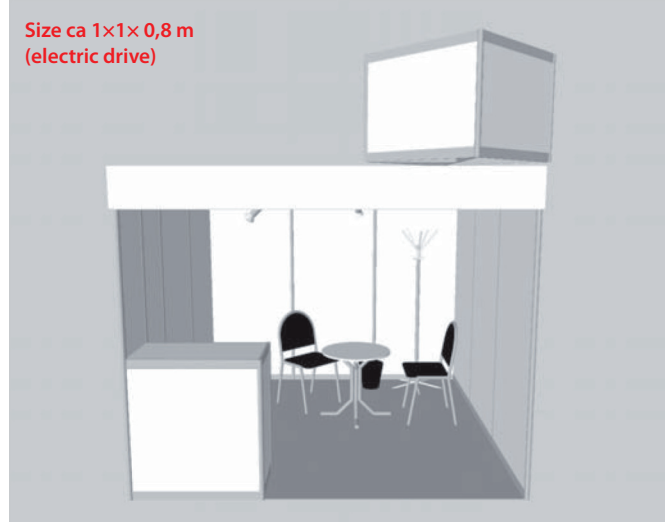

- Perimeter walls
- Basic ceiling screen
- Collar 30 cm
- Carpet
- 4 spot lights
- Electric outlet
- Back area with folding door
- 2 information desks, height = 110/81 cm
- Shelving unit
- 1 table
- 4 chairs
- Coat rack
- Garbage bin

- Perimeter walls
- Basic ceiling screen
- Collar 30 cm
- Carpet
- 4 spot lights
- Electric outlet
- 2 information desks, height = 110/81 cm
- Back area with folding door
- Shelving unit
- Refrigerator
- 1 table
- 4 chairs
- Rack for leaflets
- Coat rack
- Garbage bin

- Perimeter walls
- Basic ceiling screen
- Collar 30 cm
- Carpet
- 6 spot lights
- Electric outlet
- Back area with folding door
- 2 shelving units
- Refrigerator
- 1 table
- 5 chairs
- 2 bar stools
- Rack for leaflets
- Coat rack & Garbage bin

1 200 CZK

Size ca 1×1×0,8 m

B. Rotary eye-catcher shape of cube

3 200 CZK

Size ca 1×1×0,8 m
(electric drive)

C. Eye-catcher shape of roll

1 500 CZK

Diameter 1 m, height 0,5 or 0,8 m