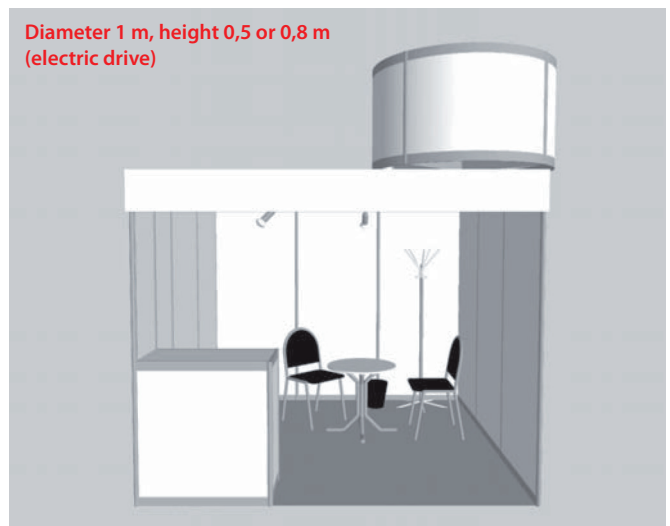

- Perimeter walls
- Basic ceiling screen
- Collar 30 cm
- Carpet
- 4 spot lights
- Electric outlet
- Back area with folding door
- 2 information desks, height = 110/81 cm
- Shelving unit
- 1 table
- 4 chairs
- Coat rack
- Garbage bin

- Perimeter walls
- Basic ceiling screen
- Collar 30 cm
- Carpet
- 4 spot lights
- Electric outlet
- 2 information desks, height = 110/81 cm
- Back area with folding door
- Shelving unit
- Refrigerator
- 1 table
- 4 chairs
- Rack for leaflets
- Coat rack
- Garbage bin

1 200 CZK

Size ca 1×1×0,8 m

B. Rotary eye-catcher shape of cube

3 200 CZK

Size ca 1×1×0,8 m
(electric drive)

C. Eye-catcher shape of roll

1 500 CZK

Diameter 1 m, height 0,5 or 0,8 m

D. Rotary eye-catcher shape of roll

3 500 CZK

Diameter 1 m, height 0,5 or 0,8 m
(electric drive)

E. Rotary eye-catcher shape of lense

3 500 CZK

Height 0,8 or 1 m
(electric drive)