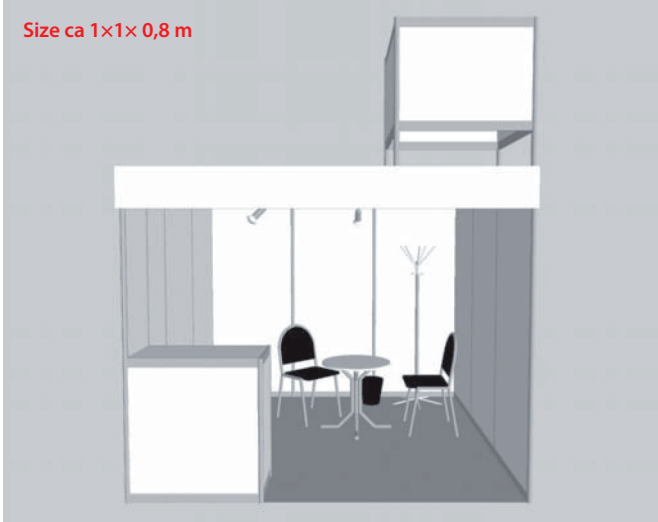

8.–11. 2. 2012 **LETŇANY**

Pražský Veletržní Areál

Favoured Offer of Completely Equipped Booths

Type 1. – size 3 × 3 m

8 900 CZK

- Perimeter walls
- Basic ceiling screen
- Collar 30 cm
- Carpet
- 2 spot lights
- Electric outlet
- Information desk, height = 110/81 cm
- 1 table
- 2 chairs
- Coat rack
- Garbage bin

- Perimeter walls
- Basic ceiling screen
- Collar 30 cm
- Carpet
- 4 spot lights
- Electric outlet
- Back area with folding door
- 2 information desks, height = 110/81 cm
- Shelving unit
- 1 table
- 4 chairs
- Coat rack
- Garbage bin

- Perimeter walls
- Basic ceiling screen
- Collar 30 cm
- Carpet
- 4 spot lights
- Electric outlet
- 2 information desks, height = 110/81 cm
- Back area with folding door
- Shelving unit
- Refrigerator
- 1 table
- 4 chairs
- Rack for leaflets
- Coat rack
- Garbage bin

1 200 CZK

Size ca 1×1×0,8 m

B. Rotary eye-catcher shape of cube

3 200 CZK

Size ca 1×1×0,8 m
(electric drive)

C. Eye-catcher shape of roll

1 500 CZK

Diameter 1 m, height 0,5 or 0,8 m