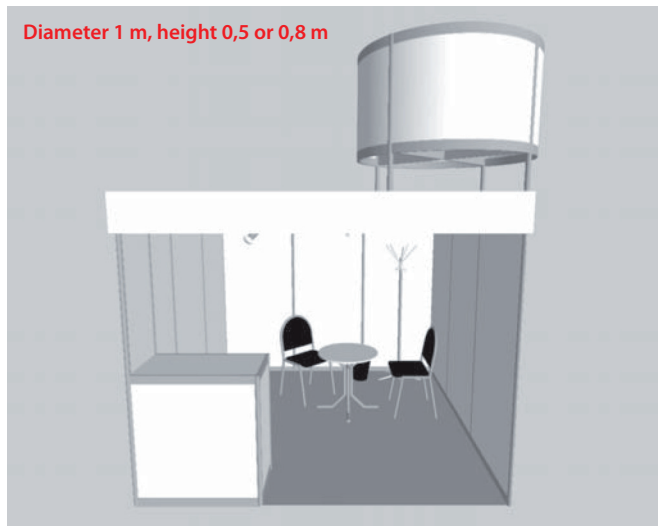

- Perimeter walls
- Basic ceiling screen
- Collar 30 cm
- Carpet
- 4 spot lights
- Electric outlet
- Back area with folding door
- 2 information desks, height = 110/81 cm
- Shelving unit
- 1 table
- 4 chairs
- Coat rack
- Garbage bin

- Perimeter walls
- Basic ceiling screen
- Collar 30 cm
- Carpet
- 4 spot lights
- Electric outlet
- 2 information desks, height = 110/81 cm
- Back area with folding door
- Shelving unit
- Refrigerator
- 1 table
- 4 chairs
- Rack for leaflets
- Coat rack
- Garbage bin

1 200 CZK

Size ca 1×1×0,8 m

B. Rotary eye-catcher shape of cube

3 200 CZK

Size ca 1×1×0,8 m
(electric drive)

C. Eye-catcher shape of roll

1 500 CZK

Diameter 1 m, height 0,5 or 0,8 m

D. Rotary eye-catcher shape of roll

3 500 CZK

Diameter 1 m, height 0,5 or 0,8 m
(electric drive)

E. Rotary eye-catcher shape of lense

3 500 CZK

Height 0,8 or 1 m
(electric drive)