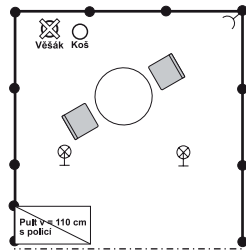

8.–11. 2. 2012 **LETŇANY**

Pražský Veletržní Areál

Favoured Offer of Completely Equipped Booths

Type 1. – size 3 × 3 m

8 900 CZK

- Perimeter walls
- Basic ceiling screen
- Collar 30 cm
- Carpet
- 2 spot lights
- Electric outlet
- Information desk, height = 110/81 cm
- 1 table
- 2 chairs
- Coat rack
- Garbage bin

- Perimeter walls
- Basic ceiling screen
- Collar 30 cm
- Carpet
- 4 spot lights
- Electric outlet
- Back area with folding door
- 2 information desks, height = 110/81 cm
- Shelving unit
- 1 table
- 4 chairs
- Coat rack
- Garbage bin

1 200 CZK

Size ca 1×1×0,8 m

B. Rotary eye-catcher shape of cube

3 200 CZK

Size ca 1×1×0,8 m
(electric drive)

C. Eye-catcher shape of roll

1 500 CZK

Diameter 1 m, height 0,5 or 0,8 m

D. Rotary eye-catcher shape of roll

3 500 CZK

Diameter 1 m, height 0,5 or 0,8 m
(electric drive)

E. Rotary eye-catcher shape of lense

3 500 CZK

Height 0,8 or 1 m
(electric drive)