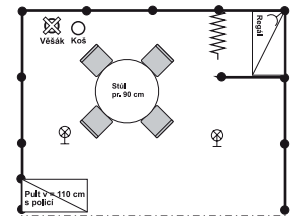

- Perimeter walls
- Basic ceiling screen
- Collar 30 cm
- Carpet
- 4 spot lights
- Electric outlet
- Back area with folding door
- 2 information desks, height = 110/81 cm
- Shelving unit
- 1 table
- 4 chairs
- Coat rack
- Garbage bin

1 200 CZK

Size ca 1×1×0,8 m

B. Rotary eye-catcher shape of cube

3 200 CZK

Size ca 1×1×0,8 m
(electric drive)

C. Eye-catcher shape of roll

1 500 CZK

Diameter 1 m, height 0,5 or 0,8 m